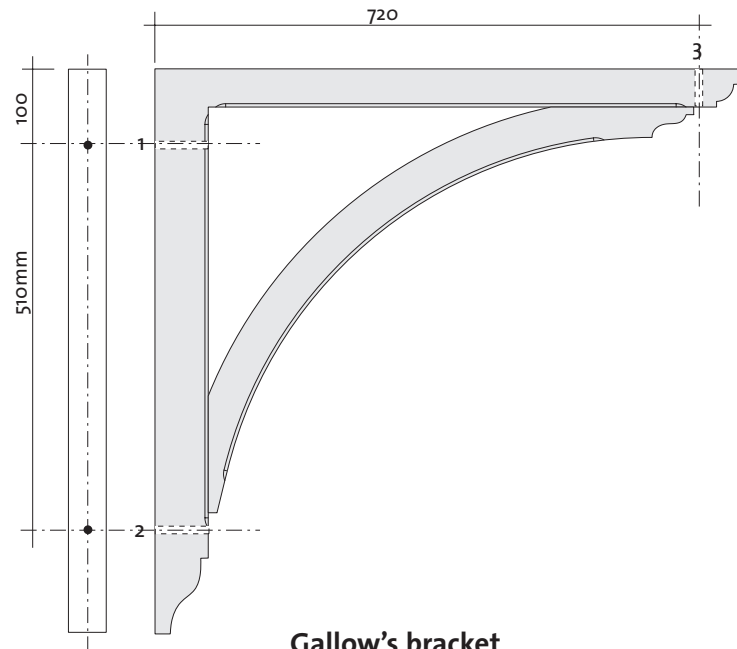

Orac (UK) Ltd.
Tel: +44 (0)1483-271 211 - Fax: +44 (0)1483-278 317
www.oracdecor.com - orac.uk@oracdecor.com

UM 900-0605

INSTALLATION INSTRUCTIONS

GB.03

**Gallow's bracket
GB.03**
70 x 630 x 580 mm
2³/₄" x 24¹³/₁₆" x 22⁷/₈"
(W x H x D)
structural max. 75 kg*

GB.04

**Gallow's bracket
GB.04**
50 x 745 x 770 mm
2" x 29⁵/₁₆" x 30⁵/₁₆"
(W x H x D)
structural max. 75 kg*

* Tested by University of Ostend, and applies where loading is evenly distributed across the brackets.