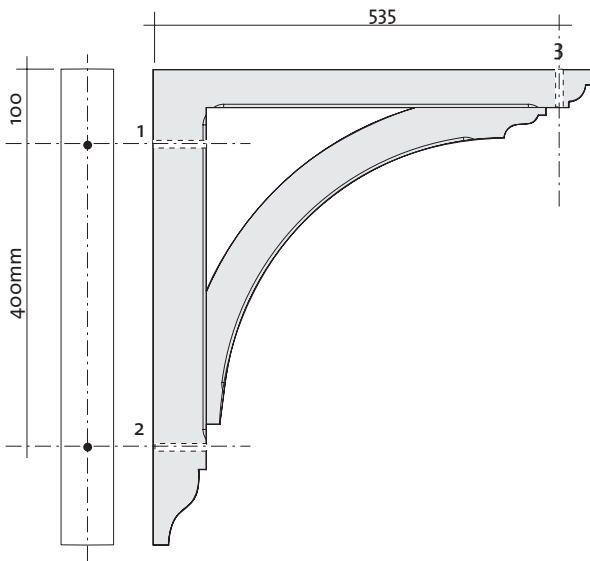

Orac (UK) Ltd.
Tel: +44 (0)1483-271 211 - Fax: +44 (0)1483-278 317
www.oracdecor.com - orac.uk@oracdecor.com

UM 900-0605

INSTALLATION INSTRUCTIONS

GB.03

**Gallow's bracket
GB.03**
70 x 630 x 580 mm
2³/₄" x 24¹³/₁₆" x 22⁷/₈"
(W x H x D)
structural max. 75 kg*

GB.04

**Gallow's bracket
GB.04**
50 x 745 x 770 mm
2" x 29⁵/₁₆" x 30⁵/₁₆"
(W x H x D)
structural max. 75 kg*

* Tested by University of Ostend, and applies where loading is evenly distributed across the brackets.